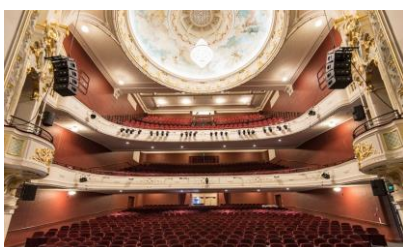

Region: Christchurch

| Time from CBD: In CBD

| Group size: Up to 220 pax

| [Website listing](#)